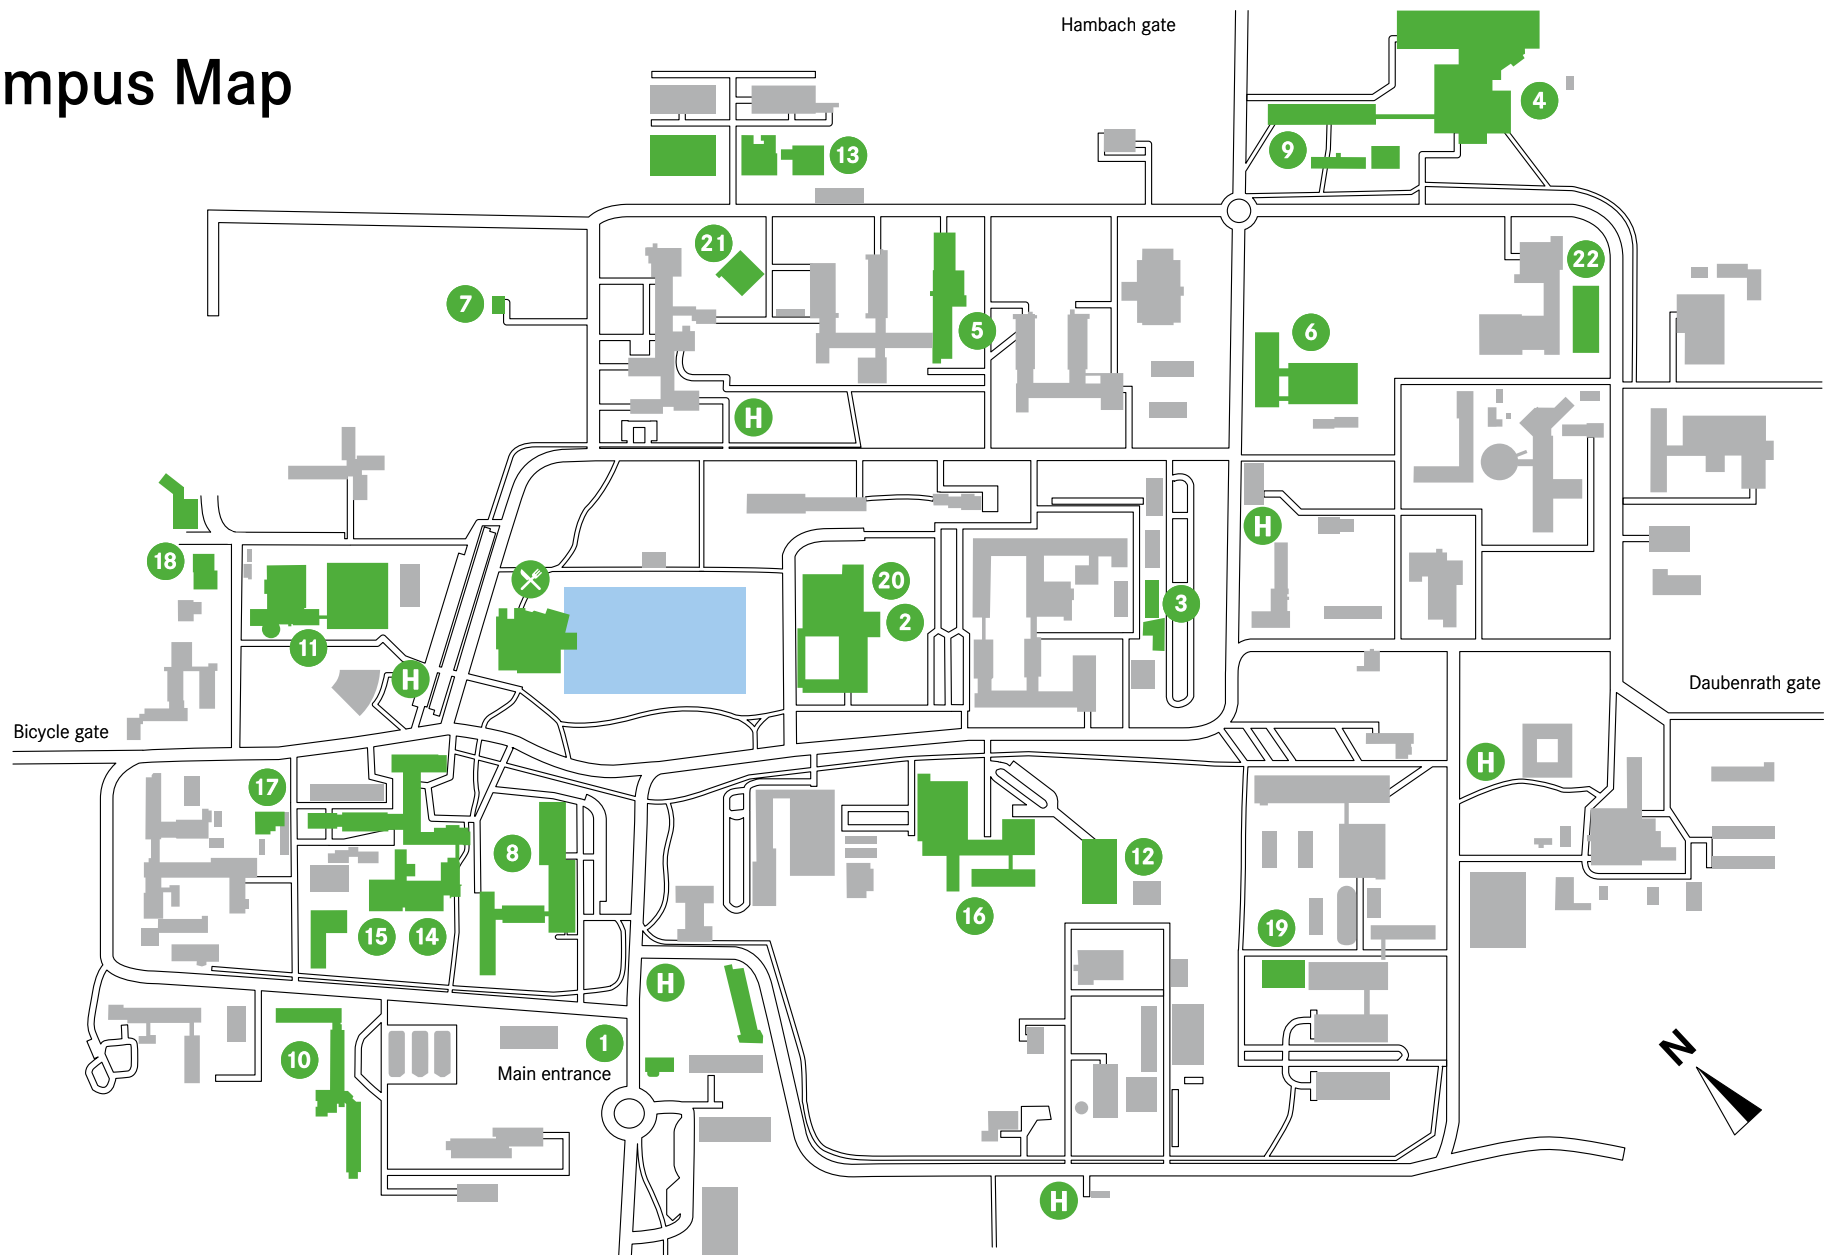

Campus Map

- | | | | |
|----------------------------|---|--|--|
| 1 Visitor Service | 7 Meteorological tower | 13 PhyTec experimental facility for plants | 19 Technical facility for photovoltaics research |
| 2 Central Library | 8 Board of Directors and Administration | 14 Medical imaging | 20 Lecture theatre |
| 3 JuLab Schools Laboratory | 9 Algae test facility | 15 PET Centre for Brain Research | 21 SAPHIR |
| 4 COSY accelerator | 10 Project Management Jülich | 16 Fuel cell laboratory | 22 Membrane Centre |
| 5 Ernst Ruska-Centre | 11 Jülich Supercomputing Centre | 17 Lysimeter facility | H Bus stop |
| 6 Hot Cells | 12 Helmholtz Nanoelectronic Facility | 18 Biomolecular NMR Center | X Seecasino |